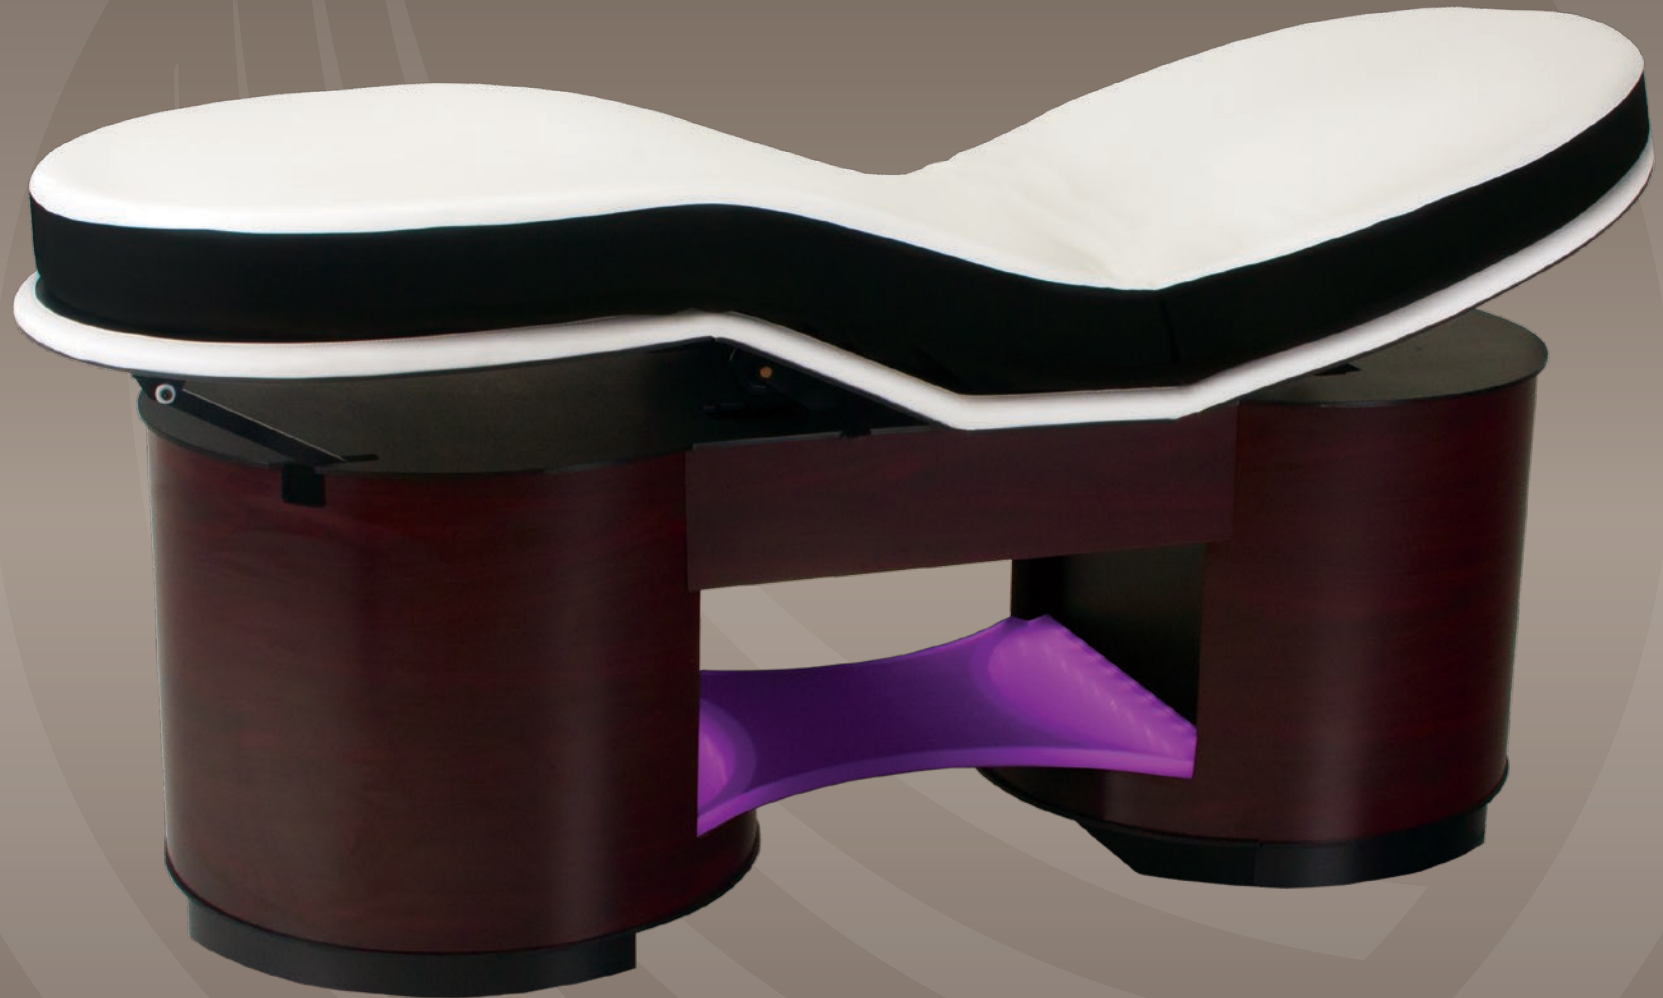

INFINITY GT
ULTIMATE CLIENT COMFORT

While striking with its tapered silhouette and LED lit Iceblock™ shelf, the Infinity GT's true innovation lies under the hood. For the first time, LEC incorporates a removable Strata GT™ mattress with a proprietary Hexage™ layer providing the perfect balance between softness and response. The Infinity GT sets a new standard for client comfort and therapist access. Truly revolutionary.

FEATURES

- Programmable, all electric salon top with soft start/soft stop™ technology
- Removable Strata GT™ spa mattress with Hexage™
- LED lit Iceblock™ shelf (16 colors)
- Premium laminate options

OPTIONS

- Klipsch® stereo sound system
- Digital UL Listed Warming Drawer
- Ultraleather® premium upholstery

STRATA GT™ spa mattress system with Hexage™ technology that offers a sumptuous comfort experience

INFINITY GT

COUTURE • SUMPTUOUS • REVOLUTIONARY

LIVING EARTH
CRAFTS.

PROGRAMMABLE ELECTRIC SALON TOP • STRATA GT™ SPA MATTRESS WITH HEXAGEL™
PREMIUM PROMESSA® UPHOLSTERY • LED CHROMA LIGHTING (16 COLORS) • +STUDIO FINISHES